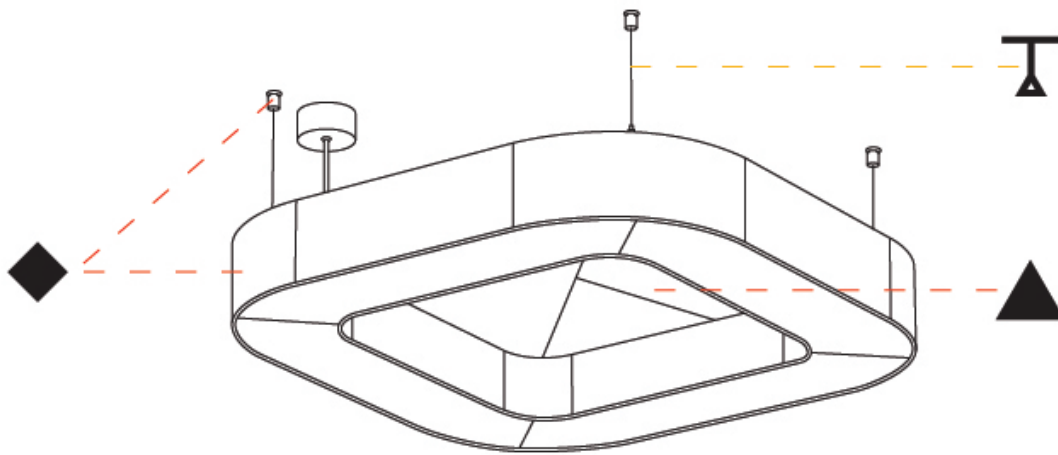

QUANTUM ACOUSTIC SUSPENSION

A300735-

PROJECT	_____
TYPE	_____
SPECIFIER	_____
QUANTITY	_____
DATE	_____

A