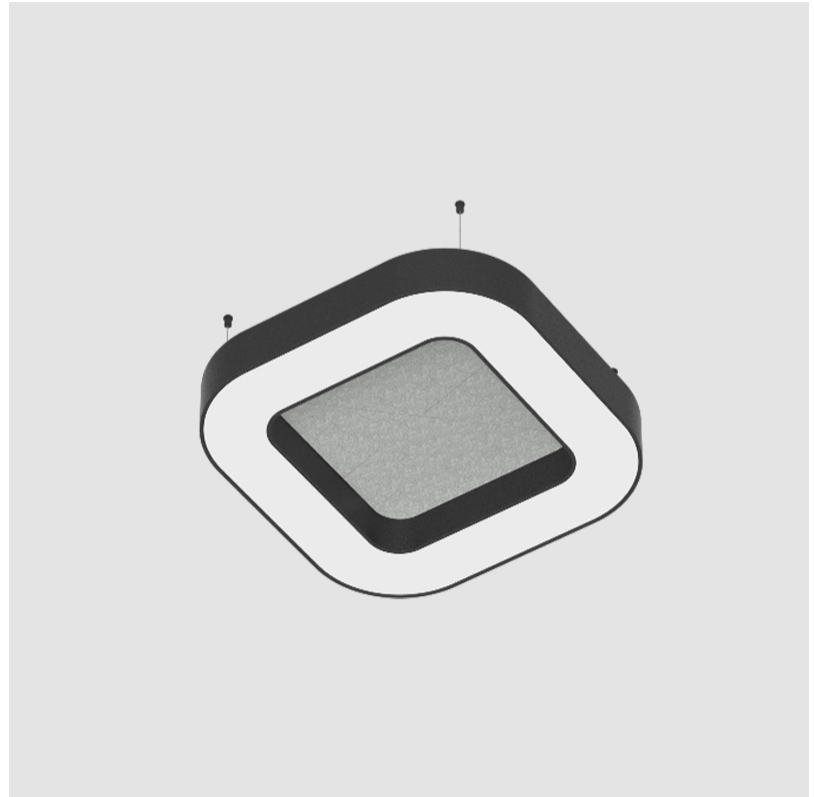

base number   LED Dimming   Color Temperature   Finishes (Diamond)   Finish Options   Diffuser Options   Cable Length

1. To build a product code in our configurator select the specify button on the base model # product page
2. To build a manual product code on this datasheet choose from the options listed below in blue font and add the suffix to the base model #

GENERAL

Series: Quantum Acoustic
Brand: Prolicht
Division: Architectural
Mounting Type: Suspension
Mounting Location: Ceiling
Subcategory: Acoustic

PHYSICAL

Shape: Round
Length (mm): 800
Length (in): 31 ½
Width (mm): 800
Width (in): 31 ½
Height (mm): 120
Height (in): 4 ¾
Light Distribution: Direct
Diffuser: PMMA - Opal / Micro-Prism
Fixture Finish: SSR / BKV / CWI / CRY / HAB / UFT / ITA / RUA / FTG / MYG / LOD / PUS / FRO / FUP / KIA / POP / BLS / SPG / MEY / GOH / GUM / CHC / COM / ABZ / JAG / OBR / MOS / ROR
Accent Finish: ANC / ASH / BNA / BTC / BZE / CEL / EGG / EVG / FOG / FOS / FST / FUA / IRI / IRO / KHA / LIC / LIM / MER / MSN / MUS / ONX / PEA / PLU / POL / PPY / RAY / ROY / RST / STE / SWD / TAN / TAU
Fixture Material: Aluminum
Cable Details: 2 000mm / 78 3/4" or 6 000mm / 236 1/4" Transparent Cable

ELECTRICAL

Lamp Type: LED (Zhaga Standard)
Input Wattage (W): 58.7

LED

Color Temperature (°K): 2700 / 3000 / 3500 / 4000
Max. Delivered Lumen (lm): Max 6423
Nominal Lumen (lm): Max 8759
CRI: >90 CRI
Lamp Life (hrs): 50000

OPTICAL

RATINGS AND CERTIFICATIONS

Certified By: CSA Certified to UL and CSA Standards
IP rating: IP20