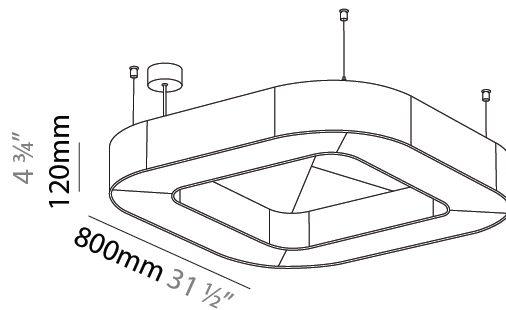

base number   LED Dimming   Color Temperature   Finishes (Diamond)   Finish Options   Diffuser Options   Cable Length

1. To build a product code in our configurator select the specify button on the base model # product page
2. To build a manual product code on this datasheet choose from the options listed below in blue font and add the suffix to the base model #

GENERAL

Series: Quantum Acoustic
Brand: Prolicht
Division: Architectural
Mounting Type: Suspension
Mounting Location: Ceiling
Subcategory: Acoustic

PHYSICAL

Shape: Round
Length (mm): 800
Length (in): 31 ½
Width (mm): 800
Width (in): 31 ½
Height (mm): 120
Height (in): 4 ¾
Light Distribution: Direct
Diffuser: PMMA - Opal / Micro-Prism
Fixture Finish: SSR / BKV / CWI / CRY / HAB / UFT / ITA / RUA / FTG / MYG / LOD / PUS / FRO / FUP / KIA / POP / BLS / SPG / MEY / GOH / GUM / CHC / COM / ABZ / JAG / OBR / MOS / ROR
Accent Finish: ANC / ASH / BNA / BTC / BZE / CEL / EGG / EVG / FOG / FOS / FST / FUA / IRI / IRO / KHA / LIC / LIM / MER / MSN / MUS / ONX / PEA / PLU / POL / PPY / RAY / ROY / RST / STE / SWD / TAN / TAU
Fixture Material: Aluminum
Cable Details: 2 000mm / 78 3/4" or 6 000mm / 236 1/4" Transparent Cable

ELECTRICAL

Lamp Type: LED (Zhaga Standard)
Input Wattage (W): 58.7

LED

Color Temperature (°K): 2700 / 3000 / 3500 / 4000
Max. Delivered Lumen (lm): Max 6423
Nominal Lumen (lm): Max 8759
CRI: >90 CRI
Lamp Life (hrs): 50000

OPTICAL

RATINGS AND CERTIFICATIONS

Certified By: CSA Certified to UL and CSA Standards
IP rating: IP20